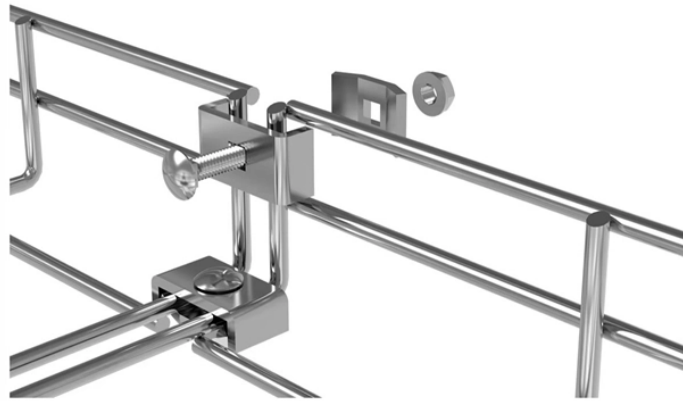

Fastest trunk optical cable

Fastest trunk optical cable

Discover the various types of fiber optic trunk cable available, including different connectors and configurations to suit your specific needs.

MPO trunk multifiber cable assemblies facilitate rapid deployment of high density backbone cabling in data centers and other high fiber environments, reducing network installation or reconfiguration time ...

It is one of the mechanically and thermally most robust cable dividers for loose tube cables at the smallest diameters. With its integrated PreCONNECT square interface, the cable divider can be tool ...

High-performance cable for fast deployments, our MTP female to pigtail cable assembly cuts installation time by pre-assembling multiple fiber connections, ideal for both indoor and outdoor uses.

MPO Trunk Cables in 2026: Backbone Architecture, Base-16 Migration, and Loss Budgets As enterprise and hyperscale data centers scale rapidly to support 800G and 1.6T Ethernet ...

ZION MPO Trunk Cables are pre-terminated multi-fiber backbone assemblies designed for high-density optical interconnection in data centers, structured cabling systems, cassette links, patch panel ...

Amphenol's Trunk Cables are pre-terminated cable assemblies designed for seamless integration in backbone and horizontal cabling networks. These cables provide cost-effective scalability while ...