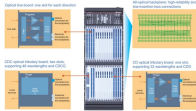

## Features of Greek Fiberglass Cable Trays

Enduro fiberglass cable ladder tray is designed specifically to endure the harshest environments and increase operational safety. Our products undergo world-class, on-site, comprehensive testing to ...

GRP cable trays for supporting and protecting power and data cables. Lightweight, non-conductive, corrosion resistant and easy to install.

In this comprehensive guide, we'll dive deep into what sets cable ladders apart from cable trays, explore their common uses, and discuss why Fiberglass Reinforced Plastic (FRP) is ...