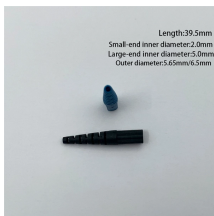

In this comprehensive guide, we'll dive deep into what sets cable ladders apart from cable trays, explore their common uses, and discuss why Fiberglass Reinforced Plastic (FRP) is ...