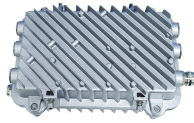

## Features of Samoan Fiberglass Cable Trays and Brackets

Enduro fiberglass cable ladder tray is designed specifically to endure the harshest environments and increase operational safety. Our products undergo world-class, on-site, comprehensive testing to ...

Tested for ABS, NEMA and IEC, B-Line series fiberglass cable tray is ideal for harsh, marine and caustic environments. Learn about its corrosion resistant properties.

Our Fiberglass tray weighs 1/3 that of steel trays and is pound for pound stronger. This makes the tray easy to install, reduces the possibility of lifting accidents, and lowers transportation costs.

Learn fiberglass cable tray types and specs. Compare trough, tray, ladder and epoxy composite systems to choose the right cable support for industrial projects.

What is fiberglass cable tray FRP cable tray, also known as GRP tray, is a durable support system made from advanced resin and fiberglass reinforcement, designed to manage and protect cables from ...

SFSP-INTECH Fiberglass Reinforced Plastic Cable Management System is available with a full range of fittings, splices, covers, accessories and support channels of cantilever and trapeze junctions.

Fiberglass channel is designed to carry light wiring or tubing loads where a transition from cable tray to individual control points is required. All straight sections are offered in solid construction and are ...