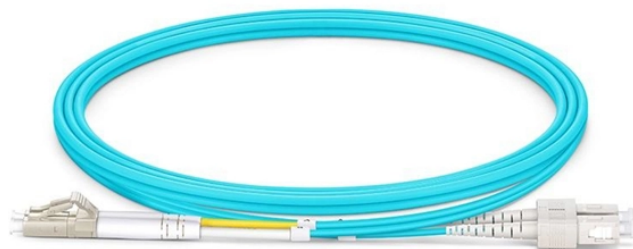

## Features of Samoan Fiberglass Cable Trays and Brackets

Enduro fiberglass cable ladder tray is designed specifically to endure the harshest environments and increase operational safety. Our products undergo world-class, on-site, comprehensive testing to ...

Tested for ABS, NEMA and IEC, B-Line series fiberglass cable tray is ideal for harsh, marine and caustic environments. Learn about its corrosion resistant properties.

Our Fiberglass tray weighs 1/3 that of steel trays and is pound for pound stronger. This makes the tray easy to install, reduces the possibility of lifting accidents, and lowers transportation costs.

Learn fiberglass cable tray types and specs. Compare trough, tray, ladder and epoxy composite systems to choose the right cable support for industrial projects.

What is fiberglass cable tray FRP cable tray, also known as GRP tray, is a durable support system made from advanced resin and fiberglass reinforcement, designed to manage and protect cables from ...

SFSP-INTECH Fiberglass Reinforced Plastic Cable Management System is available with a full range of fittings, splices, covers, accessories and support channels of cantilever and trapeze junctions.

Fiberglass channel is designed to carry light wiring or tubing loads where a transition from cable tray to individual control points is required. All straight sections are offered in solid construction and are ...