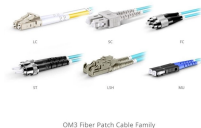

OM3 Fiber Patch Cable Family

Essential for modern infrastructure, these cost-effective tray systems provide safe, organized support for electrical and data cables in offices, hospitals, factories, data centers, and warehouses, ensuring ...