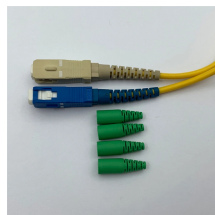

Explore key factors in selecting a fiber distribution box (FDB) including capacity, materials, IP ratings, and deployment scenarios. Ideal for FTTH, PON, and enterprise networks.