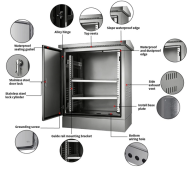

Fiber Fiber Fusion Splicer Supporting Equipment

Fiber Fiber Fusion Splicer Supporting Equipment

These devices align fiber cores or claddings using electric arc technology, ensuring minimal light scattering or reflection, and are essential for high-performance telecommunications, FTTH (Fiber to ...