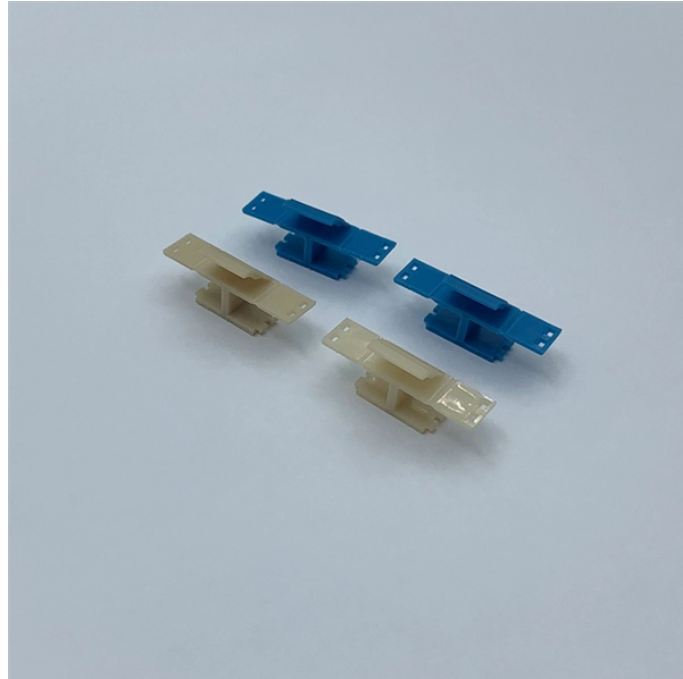

Fiber Fiber Fusion Splicer Supporting Equipment

Fiber Fiber Fusion Splicer Supporting Equipment

These devices align fiber cores or claddings using electric arc technology, ensuring minimal light scattering or reflection, and are essential for high-performance telecommunications, FTTH (Fiber to ...