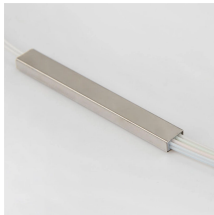

FS provides Fiber Terminal Box, free & fast delivery, expert tech support, outstanding warranties.