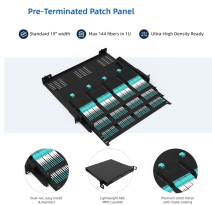

FS provides multiple fiber optic cable types and cabling solutions proven in the demo scenario lab to ensure reliable high-speed network connections for data centers and enterprise.