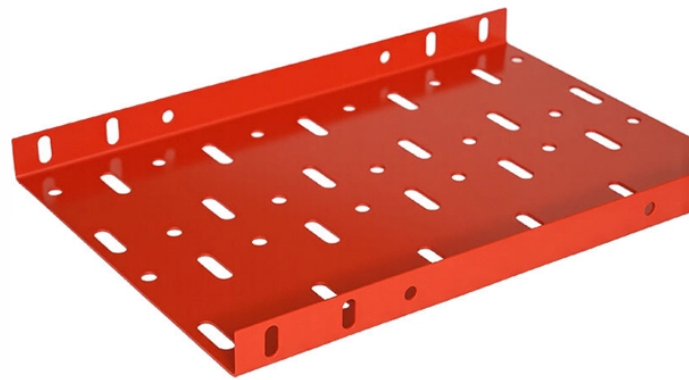

GDR Telecom Site Energy Systems

Fiber Optic Cable DV032

Fiber Optic Cable DV032

Get reliable and high-performance fiber optic cables for telecommunications, networking, and data centers from top brands like Cisco, Corning and Panduit.

CommScope designs and manufactures a comprehensive line of fiber optic cables—from outside plant to indoor/outdoor and fire-rated indoor fiber cables.

Single mode OS2 fiber cable is an outdoor and loose tube fiber that is best utilized for outdoor use where there is less stress to the optical fibres. Placed inside fiber enclosures these Fiber Optic ...