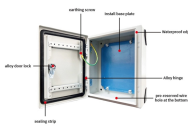

The Miller Live Fiber Identifier is the only tool you need to quickly identify the direction of traffic and relative core power without any damage to the fiber itself.