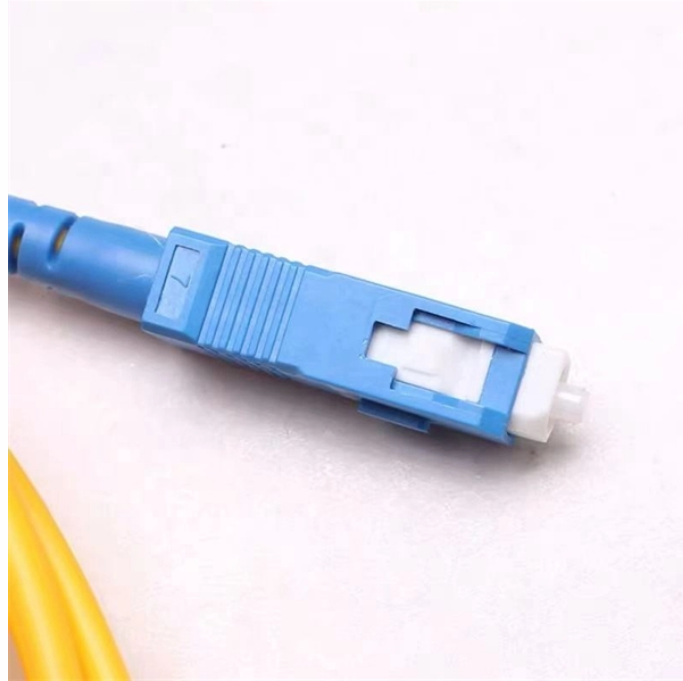

# Fiber Optic Cable Joint Box Ribbon

## Fiber Optic Cable Joint Box Ribbon

Following simple instructions, the breakout kit will firmly secure a cable to protect routing fibers to any needed splice tray or enclosure for splicing & transitioning to connectivity ports.

This fiber optic joint enclosure box plays a crucial role in maintaining the integrity and performance of fiber optic cables during splicing and jointing processes, especially where exposure to natural ...

Each 12-fiber ribbon in cable is routed into individual color-coded tubes for protection and transport into Clearview ® optimized products. The kit includes the cable body, breakout body and adhesive shrink ...