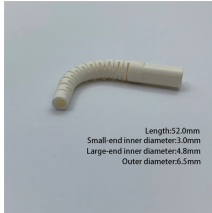

Fiber Optic Cable Junction Box Level 1 Box

Fiber Optic Cable Junction Box Level 1 Box

CommScope wall boxes offer efficient fiber connectivity. Easy installation, versatile sizes, and superior cable management.

The 2 ports fiber optic junction box allows max 12 cores splicing and 1x8 splitting, ...

Fiber Optic Wall Mount Box with LC Couplers for Single Mode & Multimode Fiber Optic Cable. | Fiber Box Enclosure for MPOE's, Network Rooms, and IDF Rooms. (LC 6 Strand OS1/OS2)

Available for both 12-fiber and 24-fiber configurations, they fit into fiber optic enclosures and provide a reliable, organized solution for on-site fiber optic terminating.

The GR.TFO splice boxes in glass fiber reinforced IP66 polyester enclosures enable safe protection of fiber optic cable splices in hazardous areas. Each of these sturdy splice boxes can hold up to 8 ...

Increases the speed and efficiency of fiber optic data transmission. The 01 Fiber Optic Junction Box is an essential tool for any fiber optic cable system. This product is designed specifically to provide a ...