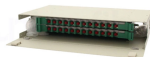

The 2 ports fiber optic junction box allows max 12 cores splicing and 1x8 splitting, ...

Fiber Optic Wall Mount Box with LC Couplers for Single Mode & Multimode Fiber Optic Cable. | Fiber Box Enclosure for MPOE's, Network Rooms, and IDF Rooms. (LC 6 Strand OS1/OS2)

Available for both 12-fiber and 24-fiber configurations, they fit into fiber optic enclosures and provide a reliable, organized solution for on-site fiber optic terminating.

The GR.TFO splice boxes in glass fiber reinforced IP66 polyester enclosures enable safe protection of fiber optic cable splices in hazardous areas. Each of these sturdy splice boxes can hold up to 8 ...

Increases the speed and efficiency of fiber optic data transmission. The 01 Fiber Optic Junction Box is an essential tool for any fiber optic cable system. This product is designed specifically to provide a ...

A pre-assembled terminal distribution box is an ideal supporting device for the wiring between optical nodes and terminal equipment in fiber optic transmission networks.

MR398-JB series fiber optic junction boxes are designed to join two fiber optic cables and environmentally protect the connection. The junction boxes are designed to seal the incoming cables ...