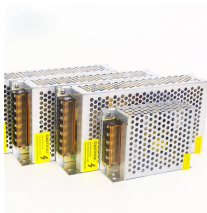

Available for both 12-fiber and 24-fiber configurations, they fit into fiber optic enclosures and provide a reliable, organized solution for on-site fiber optic terminating.

The GR.TFO splice boxes in glass fiber reinforced IP66 polyester enclosures enable safe protection of fiber optic cable splices in hazardous areas. Each of these sturdy splice boxes can hold up to 8 ...

Increases the speed and efficiency of fiber optic data transmission. The 01 Fiber Optic Junction Box is an essential tool for any fiber optic cable system. This product is designed specifically to provide a ...

A pre-assembled terminal distribution box is an ideal supporting device for the wiring between optical nodes and terminal equipment in fiber optic transmission networks.

MR398-JB series fiber optic junction boxes are designed to join two fiber optic cables and environmentally protect the connection. The junction boxes are designed to seal the incoming cables ...

The 2 ports fiber optic junction box allows max 12 cores splicing and 1x8 splitting, Widely used in residential, business buildings for cable distribution.

Underground vaults are used to link fiber optic cables or power, communications cables placed inside innerduct conduit. Orders are by truckload, call for details. The standard is to place an underground ...