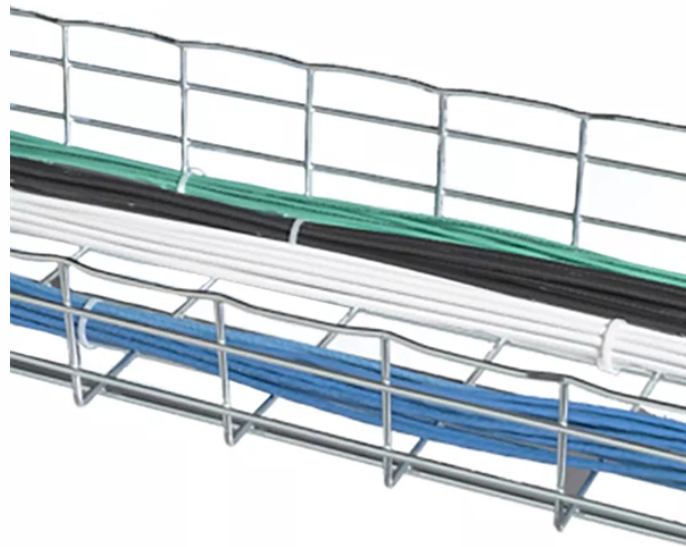

Fiber Optic Cable Junction Box Level 1 Box

Fiber Optic Cable Junction Box Level 1 Box

CommScope wall boxes offer efficient fiber connectivity. Easy installation, versatile sizes, and superior cable management.

The 2 ports fiber optic junction box allows max 12 cores splicing and 1x8 splitting, ...

Fiber Optic Wall Mount Box with LC Couplers for Single Mode & Multimode Fiber Optic Cable. | Fiber Box Enclosure for MPOE's, Network Rooms, and IDF Rooms. (LC 6 Strand OS1/OS2)

Available for both 12-fiber and 24-fiber configurations, they fit into fiber optic enclosures and provide a reliable, organized solution for on-site fiber optic terminating.

The GR.TFO splice boxes in glass fiber reinforced IP66 polyester enclosures enable safe protection of fiber optic cable splices in hazardous areas. Each of these sturdy splice boxes can hold up to 8 ...

A pre-assembled terminal distribution box is an ideal supporting device for the wiring between optical nodes and terminal equipment in fiber optic transmission networks.

MR398-JB series fiber optic junction boxes are designed to join two fiber optic cables and environmentally protect the connection. The junction boxes are designed to seal the incoming cables ...