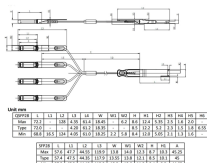

A pre-assembled terminal distribution box is an ideal supporting device for the wiring between optical nodes and terminal equipment in fiber optic transmission networks.

MR398-JB series fiber optic junction boxes are designed to join two fiber optic cables and environmentally protect the connection. The junction boxes are designed to seal the incoming cables ...

The 2 ports fiber optic junction box allows max 12 cores splicing and 1x8 splitting, Widely used in residential, business buildings for cable distribution.

Underground vaults are used to link fiber optic cables or power, communications cables placed inside innerduct conduit. Orders are by truckload, call for details. The standard is to place an underground ...