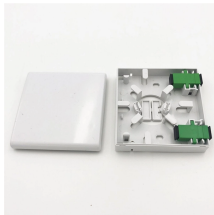

The Cable Prep® FOCUS™ Tool is specially designed for inserting and extracting fiber optic connectors in high-density patch panels used in Central Office, FTTP, and OSP environments.