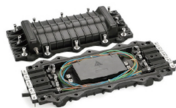

Fiber Optic Cable Pipe Insertion Tool

Fiber Optic Cable Pipe Insertion Tool

Designed for inserting and extracting fiber optic connectors in high-density patch panels. IET Series from Miller® is an innovative, industry-leading tool for today's engineers. Find your closest global distributor.

Designed for inserting and extracting fiber optic connectors in high ...

It has been designed to work with virtually all rectangular or square cross-section connectors, providing a positive grip on a connector without crimping adjacent fibers. Made in the USA. Fiber optic system ...

Engineered for inserting & extracting fiber optic connectors in high-density patch panels
Compatible with LC & SC simplex & duplex connectors, as well as MU, MT-RJ & similar types

Tackle fiber optic installations with comprehensive tool kits. Discover reliable solutions with precision tools for termination, splicing, testing, and more.