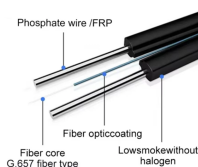

## Fiber Optic Cable ST Terminal Box

Water-proof, anti-rust design for outdoor uses. Easy installations: Ready for wall mount - installation kits provided. Lower Insert loss and easy splicing. Suitable for SC,FC, ST,LC,duplex and simplex both ...

At Fiber4u, we offer fiber optic termination boxes with options of 12 Port and 24 Port in SC, ST, LC, and other connector types. These boxes help maintain your network infrastructure in an organized and ...

The 8 ports terminal box supports a variety of front adapter panel, allowing termination of SC, LC, FC, and ST fiber optic connectors, and accommodates up to 8-core fiber connections.

Available for both 12-fiber and 24-fiber configurations, they fit into fiber optic enclosures and provide a reliable, organized solution for on-site fiber optic terminating.

Techlogiks fiber terminal box can be applied in the straight through and branch connection of indoor optical cables, available for the distribution connection of various optical fiber systems, fit for wall ...