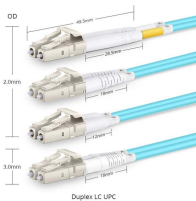

Fiber Optic Cable Splice-Free Module

Fiber Optic Cable Splice-Free Module

The FPX series panels can be purchased empty. In this form, the end-user can mix and match any combination of modular FPX adapter packs or modules or simply utilize a “grow as you go” approach ...

Fiber Optic Hardware Corning has a wide variety of hardware solutions to choose from to fit your cabling needs. Choose from racks, panels, modules, splice trays, ethernet fiber switches and other ...

ABS offers a complete line of optical splice closures for any application as well as a range of splitters and components. With aerial, pole, wall mount, pedestal and below grade options, ABS fiber splice ...

These trays are designed to safely store and protect your fiber optic cables when integrating them into splice panels and enclosures. With many tray configurations to choose from, you can find a design to ...

Explore CommScope's efficient and scalable fiber splice panels designed for seamless connectivity. Accommodating LC, SC, and MTP/MPO connectors, these panels are ideal for data centers, ...

The Poli-MOD offers a unique and robust way to secure cable without the need for time-wasting, tie-wrap alternatives. Additionally, the module leverages a creative snap-in splice sleeve cradle to ...