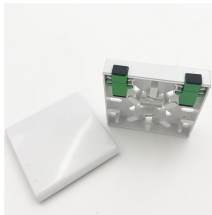

Fiber Optic Cable Splice-Free Module

Fiber Optic Cable Splice-Free Module

The FPX series panels can be purchased empty. In this form, the end-user can mix and match any combination of modular FPX adapter packs or modules or simply utilize a “grow as you go” approach ...

Fiber Optic Hardware Corning has a wide variety of hardware solutions to choose from to fit your cabling needs. Choose from racks, panels, modules, splice trays, ethernet fiber switches and other ...

ABS offers a complete line of optical splice closures for any application as well as a range of splitters and components. With aerial, pole, wall mount, pedestal and below grade options, ABS fiber splice ...

These trays are designed to safely store and protect your fiber optic cables when integrating them into splice panels and enclosures. With many tray configurations to choose from, you can find a design to ...

Explore CommScope's efficient and scalable fiber splice panels designed for seamless connectivity. Accommodating LC, SC, and MTP/MPO connectors, these panels are ideal for data centers, ...

The Poli-MOD offers a unique and robust way to secure cable without the need for time-wasting, tie-wrap alternatives. Additionally, the module leverages a creative snap-in splice sleeve cradle to ...