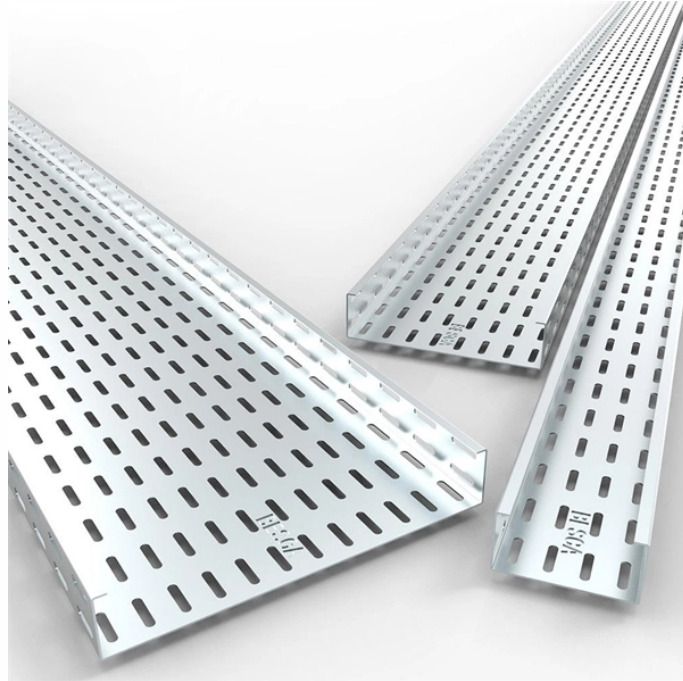

Fiber Optic Cable Splice-Free Module

Fiber Optic Cable Splice-Free Module

The FPX series panels can be purchased empty. In this form, the end-user can mix and match any combination of modular FPX adapter packs or modules or simply utilize a “grow as you go” approach ...

Fiber Optic Hardware Corning has a wide variety of hardware solutions to choose from to fit your cabling needs. Choose from racks, panels, modules, splice trays, ethernet fiber switches and other ...

ABS offers a complete line of optical splice closures for any application as well as a range of splitters and components. With aerial, pole, wall mount, pedestal and below grade options, ABS fiber splice ...

These trays are designed to safely store and protect your fiber optic cables when integrating them into splice panels and enclosures. With many tray configurations to choose from, you can find a design to ...

Explore CommScope's efficient and scalable fiber splice panels designed for seamless connectivity. Accommodating LC, SC, and MTP/MPO connectors, these panels are ideal for data centers, ...

The Poli-MOD offers a unique and robust way to secure cable without the need for time-wasting, tie-wrap alternatives. Additionally, the module leverages a creative snap-in splice sleeve cradle to ...