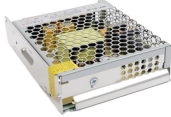

Fiber Optic Cable Splice-Free Module

The FPX series panels can be purchased empty. In this form, the end-user can mix and match any combination of modular FPX adapter packs or modules or simply utilize a “grow as you go” approach ...