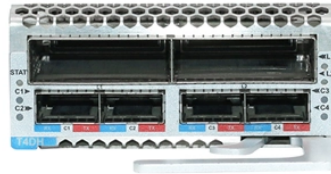

Fiber Optic Cable Tray Pole

Fiber Optic Cable Tray Pole

American Tech Supply has one of the largest selections of Fiber Raceway and Fiber Optic cabletray in the USA.

Corning has a wide variety of hardware solutions to choose from to fit your cabling needs. Choose from racks, panels, modules, splice trays, ethernet fiber switches and other structured cabling components.

Fiber cable trays are designed to protect and route fiber optic patch cords, multi-fiber cable assemblies, and intrafacility fiber cable (IFC) to and from fiber splice enclosures, fiber distribution frames and fiber ...

The Angler Fiber Cable Tray system is designed to protect and route fiber optic patch cords, multi-fiber cable assemblies, and intrafacility fiber cable (IFC) to and from fiber splice enclosures, fiber ...

Suspended from the ceiling, this innovative raceway allows you to take the most direct path from one end of your data center to the other, and facilitates the addition, removal or replacement of fiber cables.