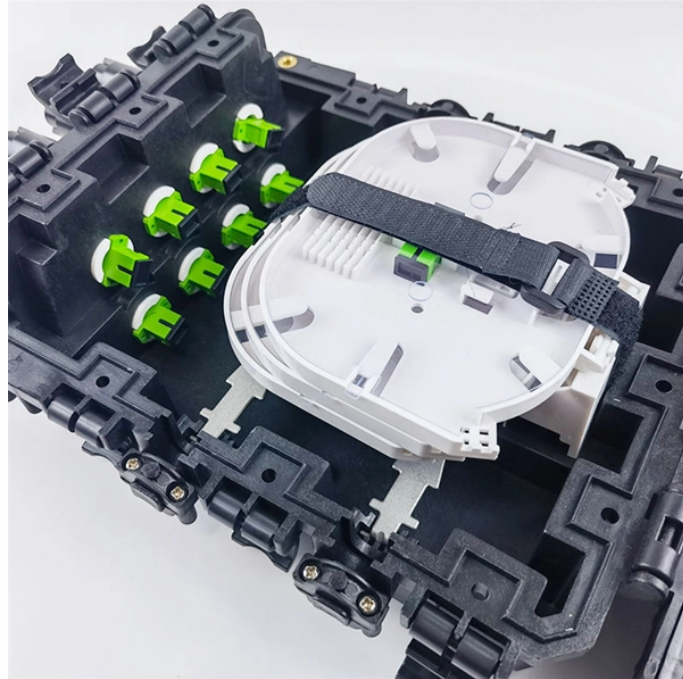

Fiber Optic Cable in Junction Box

Fiber Optic Cable in Junction Box

Discover the world of Fiber Junction Boxes! Explore installation tips, different types, and the advantages they offer. Get expert insights for seamless fiber optic connectivity.

Underground vaults are used to link fiber optic cables or power, communications cables placed inside innerduct conduit. Orders are by truckload, call for details. The standard is to place an underground ...

A fiber optic junction box, also known as a fiber optic distribution box or termination box, is a protective enclosure that facilitates the connection and ...

A fiber optic junction box, also known as a fiber optic distribution box or termination box, is a protective enclosure that facilitates the connection and management of fiber optic cables.

A pre-assembled terminal distribution box is an ideal supporting device for the wiring between optical nodes and terminal equipment in fiber optic transmission networks.

6-Core FTTH Fiber Distribution Termination Box with 6 SC Adapters, IP65 Waterproof, Wall-Mount Enclosure for Residential/Commercial Fiber Optic Splicing & Management (with 6 SC Adapter)