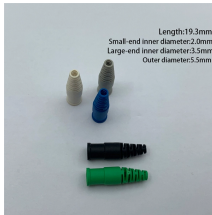

Fibramérica's Optical Termination Boxes and Optical Rosettes represent a trusted solution for companies looking to strengthen their telecommunications infrastructure.

6-Core FTTH Fiber Distribution Termination Box with 6 SC APC Adapters, IP65 Waterproof, Wall-Mount Enclosure for Residential/Commercial Fiber Optic Splicing & Management (with 6 APC Adapter)