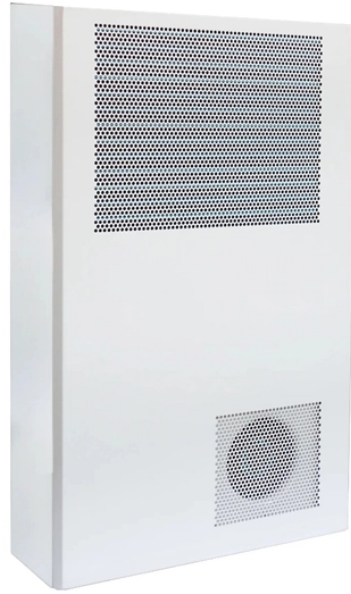

Fiber Optic Communication Box Price List