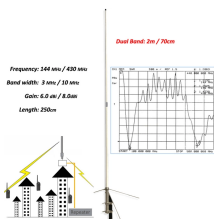

Top network engineers reveal 5 critical ODF optical distribution frame selection rules. From bend radius to modularity, make a smart, future-proof choice for your fiber infrastructure.

With 13+ years of experience, we provide reliable ODF solutions for central offices, data centers, and enterprise network rooms worldwide. Fiber optic distribution frame (ODF), also known as fiber patch ...