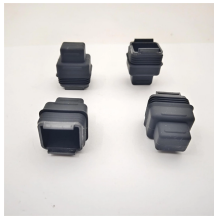

Fiber Optic Distribution Box Splitter

Fiber Optic Distribution Box Splitter

The fiber splitter distribution box supports fiber splicing, splitting, distribution, "three in one" and fiber optic distribution box also offers solid protection and fiber cable management for FTTH network ...

With an IP65-rated waterproof design, the fiber distribution box is suitable for indoor and outdoor wall-mounted or pole-mounted installations, providing a reliable solution for fiber splice and distribution ...

Fiber Optic Distribution Box, 12 Port Wall Mount Enclosure with 12 SC APC Adapters, Singlemode, FTTH, IP65 Waterproof Outdoor/Indoor Use - 9.45" x 8.66" x 2.56"

Designed with practicality in focus, this Splitter Distribution Box incorporates a cable management tray to securely organize fiber strands, minimizing clutter and potential damage risks.

This 4 strand optical fiber distribution box is used for the fusion splicing, splitting, wiring transmission and other functions of the optical transmission terminal. It can effectively terminate, protect and manage ...