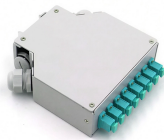

This 4 strand optical fiber distribution box is used for the fusion splicing, splitting, wiring transmission and other functions of the optical transmission terminal. It can effectively terminate, protect and manage ...