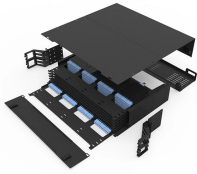

Fiber Optic OM5 Color

Core size and jacket color help identify fiber types. OM1 and OM2 have orange jackets. OM3 and OM4 are aqua, and OM5 is lime green. Use OM3, OM4, or OM5 for faster connections. ...