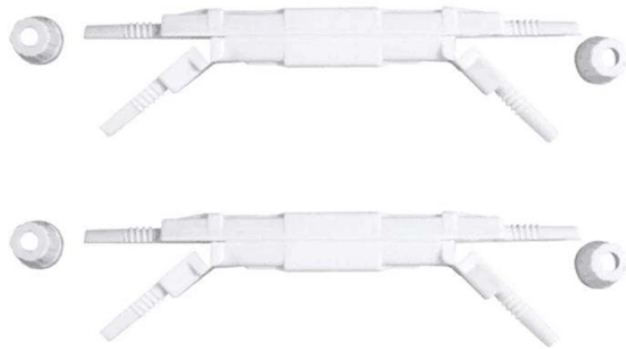

Fiber Optic Patch Cord SC-SC Red

Fiber Optic Patch Cord SC-SC Red

We supply patch cords in single mode and multi-mode options. The most common fiber connector types are LC, SC and ST - Primus Cable.

Shuttered SC patch cords are carefully designed to provide an intuitive visual (red) indicator for proper connection to the low-profile wall plate with shuttered adapter.

They are available in multimode (OM1, OM3, OM4, OM5) and single-mode (OS2) fiber types, with a range of SC, ST and LC connectors. Our premium option offers low insertion loss and custom length ...

With SC to SC termination, this high quality fiber optic patch cable is specifically designed for ethernet, multimedia, or communication applications. The SC connector features a push-pull locking system.