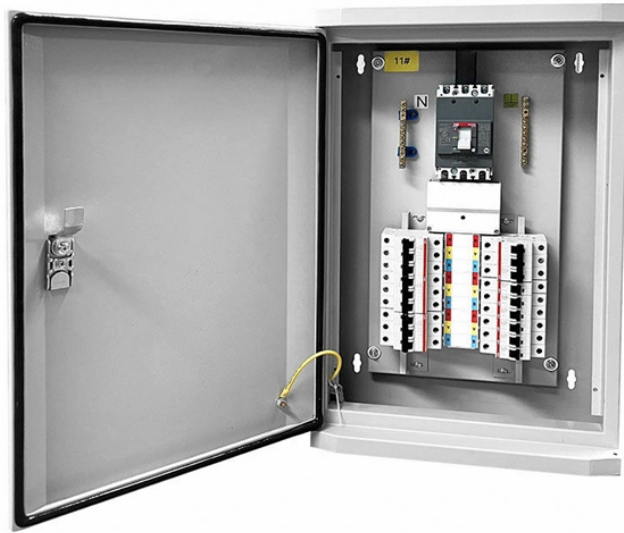

Fiber Optic Patch Cord SC-SC Self-operated

Fiber Optic Patch Cord SC-SC Self-operated

SC-SC Fiber Optical Patch Cord / SC Fiber Pigtail. ✓
0.9mm, 2.0mm and 3.0mm cable optional. ✓
Compliant with Telcordia GR-326-Core, TIA/EIA and IEC61300. ✓ 100% optic test (Insertion Loss & ...

Shop high-performance SC to SC single mode fiber patch cables. Find OS2 rated options for data centers, telecom, and enterprise networks on Amazon.

Mouser offers inventory, pricing, & datasheets for Patch Cord SC Duplex Fiber Optic Cable Assemblies.

SC SC Fiber Patch Cables Singlemode / Multimode, OM1 OM2 OM3 OM4 OS2, OFNP OFNR, SC/SC Plenum Patch Cables, SC/SC Indoor/Outdoor Patch Cables, Free Shipping.

This provides an ideal fiber cabling solution with a highly competitive price for users in data communication and telecommunication networks. This LSZH fiber patch cable can replace PVC ...