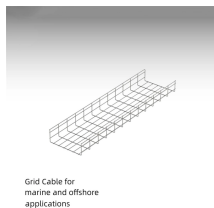

We supply patch cords in single mode and multi-mode options. The most common fiber connector types are LC, SC and ST - Primus Cable.