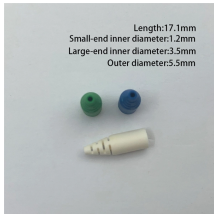

Standard cylindrical fiber sensor heads The standard cylindrical fiber optic sensor heads provide reliable object detection, easy installation and long sensor lifetime for all general applications.

Find your fiber optic photoelectric sensor easily amongst the 34 products from the leading brands (BANNER, Pepperl+Fuchs, Azbil, ...) on DirectIndustry, the industry specialist for your professional ...