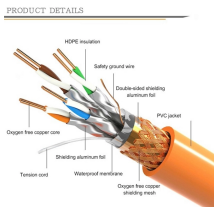

FS provides Fiber Terminal Box, free & fast delivery, expert tech support, outstanding warranties.

Whether it's for straight-through terminal box or branched type terminal boxes, indoor or outdoor, our terminal boxes offer a versatile and cost-effective solution for maximizing the overall efficiency of your ...