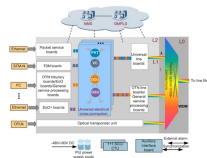

Explore FiberMania fiber optic termination boxes for FTTH and small networks. Durable enclosures with 4-48 ports, adapter compatibility, and easy install.