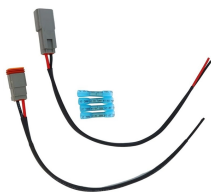

LARGE CAPACITY STORAGE: The Optical Fiber Splice Box is designed to neatly store fiber connectors and remaining fibers. The storage disc capacity can be adjusted according to the number ...

Fiber splice horizontal enclosure includes 6 trays and accommodates up to 288 ...

Secure your fiber connections with our IP68 Waterproof Fiber Optic Splice Enclosure. Holds up to 96 cores!

Fiber splice horizontal enclosure includes 6 trays and accommodates up to 288 fiber cables for outdoor use. Rated IP68 for protection from dust and water up to 1.5 m.

1688 procurement mini fiber optic splice closure, ip68 waterproof, available in 4/8/12 fiber options. ideal for ftth, low-voltage wells, home and office wiring. wholesale prices available for ...

Engineered with premium PC+ABS materials, it combines fiber splicing, optical splitting, centralized storage, and cable management capabilities for streamlined network deployment. The integrated 1:8 ...

High-performance fiber optic splice closure for overhead, duct, and buried installations. Features IP68 protection, reusable design, and 144-core capacity. Ideal for reliable optical fiber connection and ...