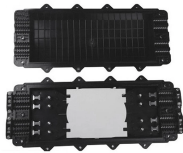

Shop DigiKey's large in-stock selection of Fiber Optic Switches, Multiplexers, Demultiplexers. View inventory, pricing and order now for same day shipping!