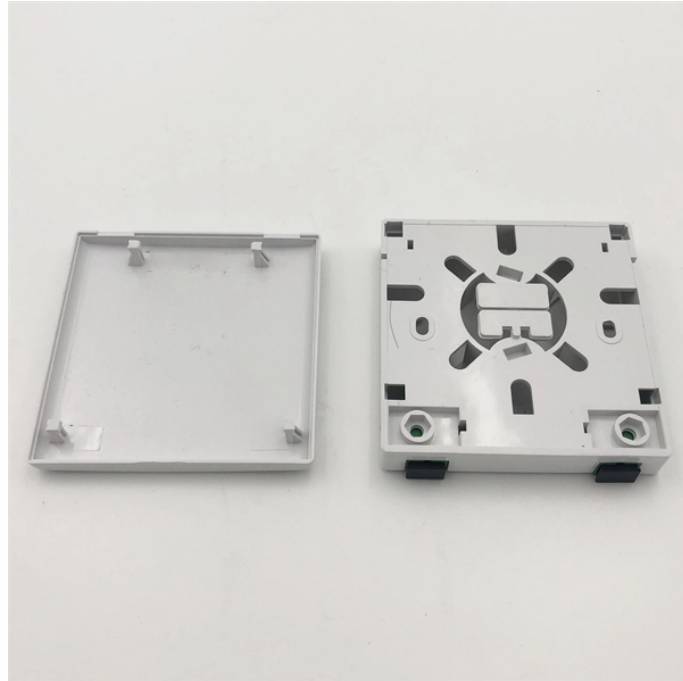

# Fiber Optic Switch 10poE

FIBER TO POE CONVERTER: Support converting Optical Ethernet signal into electrical Ethernet signal with PoE, featuring a 10GBASE-X SFP+ interface 10 GIGABIT ETHERNET PORT: Provide ...

Faster replacement and priority support, covered for 5 years. 1U, professional-grade 10-port, Layer 3 Etherlighting™ PoE+++ switch with (10) 10 GbE and (2) 10G SFP+ ports.

Configurable Gigabit Layer 3 switch with auto-sensing 802.3at PoE+. It offers (12) 2.5G RJ45 Ethernet ports, (12) 1G RJ45 Ethernet ports, and (2) 10G SFP+ ports, providing 2.5G PoE links to your WiFi 6 ...