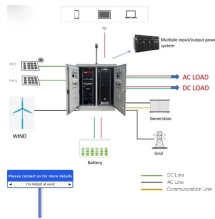

It is high-performance, cost effective and flexible solutions for a wide range of applications in the field of LAN campus network. It completely conforms to 10Base-T, 100Base-TX, 100Base-FX and IEEE ...

When the main network transmission link fails, the system automatically switches to the backup link, and the fault recovery time can reach 10ms at the fastest. Business capability: support 802.1Q VLAN, ...