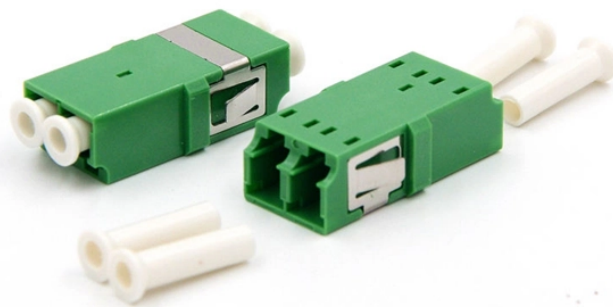

Fiber Optic Terminal Box Couplets

Fiber Optic Terminal Box Couplets

Explore our FTTH fiber boxes, including distribution boxes, termination boxes, wall outlets, and fiber access terminals. Ideal for residential, MDU, and commercial networks.

Explore CommScope's versatile hardened Fiber Access Terminals—designed for quick installation, long-life service, and true network flexibility. Discover Prodigy® fiber optic connectors, innovative fiber ...

FTTH Terminal Box Fiber Optic Distribution Box
Fiber to the home (FTTH) infrastructures make network organizers adopt powerful management and planning systems, FTTH termination box and Fiber ...

6-Core FTTH Fiber Distribution Termination Box with 6 SC APC Adapters, IP65 Waterproof, Wall-Mount Enclosure for Residential/Commercial Fiber Optic Splicing & Management (with 6 APC Adapter)

Indoor 4-Port Metal Fiber Optic Wall Mount Terminal Box - Black PP-F1512-BK Add to cart Quick view Indoor 16-Port Metal Fiber Optic Wall Mount Terminal Box - Black PP-F1520-BK Add to cart Quick ...

Discover how to select the best fiber optic terminal box for data centers, campus fiber backbones, outdoor FTTH networks, and enterprise fiber systems. Learn how environment, capacity, ...