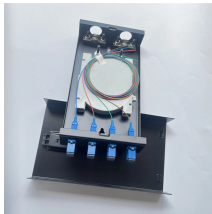

Fiber Optic Terminal Box Couplets

Fiber Optic Terminal Box Couplets

Explore our FTTH fiber boxes, including distribution boxes, termination boxes, wall outlets, and fiber access terminals. Ideal for residential, MDU, and commercial networks.

FTTH Terminal Box Fiber Optic Distribution Box
Fiber to the home (FTTH) infrastructures make network organizers adopt powerful management and planning systems, FTTH termination box and Fiber ...

6-Core FTTH Fiber Distribution Termination Box with 6 SC APC Adapters, IP65 Waterproof, Wall-Mount Enclosure for Residential/Commercial Fiber Optic Splicing & Management (with 6 APC Adapter)

Indoor 4-Port Metal Fiber Optic Wall Mount Terminal Box - Black PP-F1512-BK Add to cart Quick view Indoor 16-Port Metal Fiber Optic Wall Mount Terminal Box - Black PP-F1520-BK Add to cart Quick ...

Discover how to select the best fiber optic terminal box for data centers, campus fiber backbones, outdoor FTTH networks, and enterprise fiber systems. Learn how environment, capacity, ...