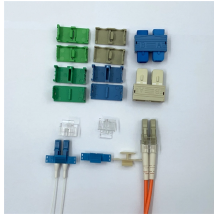

FTTH Terminal Box Fiber Optic Distribution Box
Fiber to the home (FTTH) infrastructures make network organizers adopt powerful management and planning systems, FTTH termination box and Fiber ...

6-Core FTTH Fiber Distribution Termination Box with 6 SC APC Adapters, IP65 Waterproof, Wall-Mount Enclosure for Residential/Commercial Fiber Optic Splicing & Management (with 6 APC Adapter)

This category includes our Fiber Optic Termination Enclosures and Fiber Optic Adapter Panels. Our LGX Chassis Fiber Optic Enclosures are made in the USA, with options including heavy gauge steel ...

Charles offers a comprehensive lineup of fiber terminals designed to provide the industry's highest degree of flexibility in fiber types, adapters and splicing methods supported.