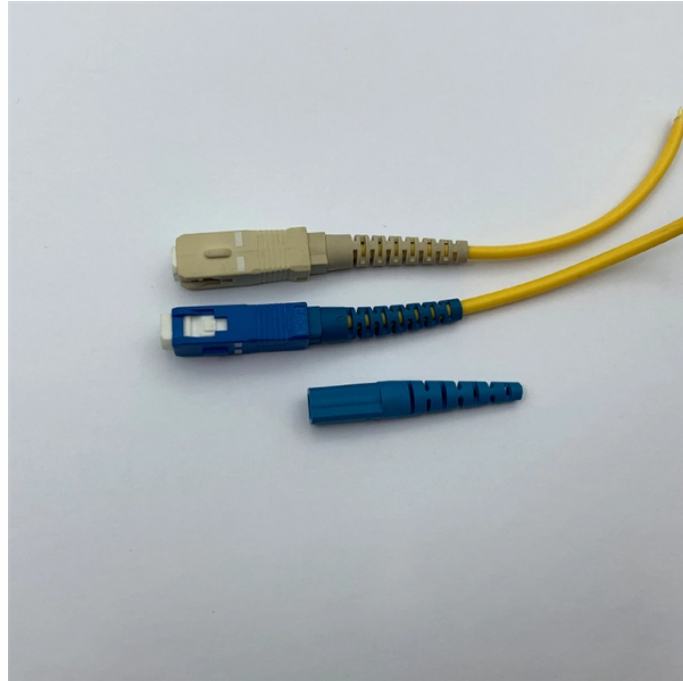

Fiber Optic Terminal Box Splicing Kit

Fiber Optic Terminal Box Splicing Kit

Our fiber optic splice trays and boxes provide a secure and organized solution for managing fiber splices in various network environments. These enclosures protect delicate spliced fibers, ensuring long ...

FS Fiber Termination Kits (Fiber Splice Tray, Protection Sleeves, Fiber Connectors, Ferrules, Sleeves, etc) achieve faster fiber termination and higher performance.

Fiberlink provides fiber optic splice box products for FTTH solution, including fiber terminal box, fiber splice enclosure, optical distribution box.

A: A splice closure is designed to protect and seal fiber optic cable splices, typically used for joining long-distance cables or cable repairs. It's accessed rarely and provides IP65-IP68 protection.