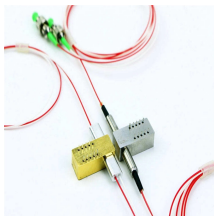

Fiber Optic Terminal Box Splicing Kit

Fiber Optic Terminal Box Splicing Kit

Our fiber optic splice trays and boxes provide a secure and organized solution for managing fiber splices in various network environments. These enclosures protect delicate spliced fibers, ensuring long ...

FS Fiber Termination Kits (Fiber Splice Tray, Protection Sleeves, Fiber Connectors, Ferrules, Sleeves, etc) achieve faster fiber termination and higher performance.

Fiberlink provides fiber optic splice box products for FTTH solution, including fiber terminal box, fiber splice enclosure, optical distribution box.

A: A splice closure is designed to protect and seal fiber optic cable splices, typically used for joining long-distance cables or cable repairs. It's accessed rarely and provides IP65-IP68 protection.

Explore reliable optical fiber splice closures for network deployment. Our closures prioritize reliability, installability, and flexibility.

Water-proof, anti-rust design for outdoor uses. Easy installations: Ready for wall mount – installation kits provided. Lower Insert loss and easy splicing. Suitable for SC,FC, ST,LC,duplex and simplex both ...