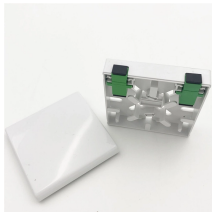

## Fiber Optic Terminal Box for Monitoring System

The FTTH Terminal Box serves as a compact fiber termination enclosure for residential and enterprise optical networks. It safeguards splicing points and connectors, ensuring clean and accurate signal ...

CommScope wall boxes offer efficient fiber connectivity. Easy installation, versatile sizes, and superior cable management.

GAO Tek's fiber terminal boxes are devices used in fiber optic networks to terminate and manage fiber optic cables. Our boxes serve as a connection point for incoming and outgoing cables, providing ...

The FTTH Terminal Box serves as a compact fiber termination enclosure for ...

Fiber Optic Terminal Box (FTB) is a compact fiber optic management product. It is widely used for FTTx cabling of optical fiber and cable, providing an ideal solution for the construction of entry terminals, ...