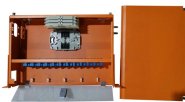

Water-proof, anti-rust design for outdoor uses. Easy installations: Ready for wall mount - installation kits provided. Lower Insert loss and easy splicing. Suitable for SC,FC, ST,LC,duplex and simplex both ...