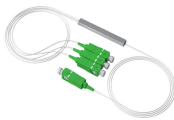

Newport's Fiber Optic Coupler family has been developed using fused fiber technology. These multimode fiber optic couplers allow bi-directional coupling and can be used to either split or combine ...

Our SM and double-clad fiber coupler offerings also include a selection of components ideal for OCT applications.

Learn how fiber optic couplers work, how to choose the right type, port count, and interface, and how to optimize signal strength for FTTH and data centers.

Fiber optic couplers are used to split or combine optical signals in optical fiber systems. It contains various types like optical splitters, optical combiners and optical couplers. This tutorial ...