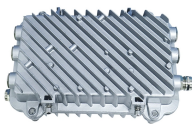

FiberInBox provide FIB Connector Boot FC 2.0mm Red - 25 Pack w/ good price & quality! Contact Now! Free Shipping!