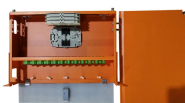

FC Connectors, also known as Ferrule Core, "Fiber Channel" or "Ferrule Connector" or "Frank Charlie" Connectors at assembly houses and in the fiber industry, are ideal for single mode fibers due to the ...