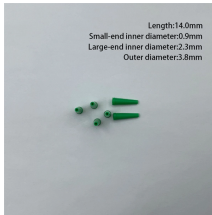

CableWholesale offers a wide range of wholesale fiber optic connectors and couplers so you can establish a dependable, high-performing network infrastructure.