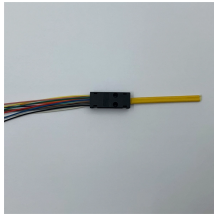

CableWholesale offers a wide range of wholesale fiber optic connectors and couplers so you can establish a dependable, high-performing network infrastructure.

Cable Matters 6-Pack 10Gbps SC to SC APC Simplex OS2 Single Mode Fiber Optic Adapter, OS2 APC Fiber Coupler, Compatible with Verizon Fios and AT& T FiberONT Replacement Cord

Fiber optic connectors are used to connect two runs of fiber optic cable and consist of an adapter assembly and two plugs. SC Fiber Connectors are push-pull connectors and their the most common ...

Discover fiber optic couplers for network connectivity. Find SC, LC, and ST adapters with low insertion loss for reliable connections.

This SC Simplex Singlemode Coupler / Mating Sleeve is designed to couple together simplex SC UPC patch cables or connectors. This fiber optic coupler / adapter provides precise mating of fiber optic ...