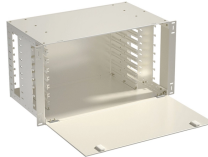

FS offers FHD® FAPs and FHU™ 1U fiber patch panel with LC, SC, MTP®/MPO connectors in singlemode/multimode fiber to deploy medium for high-density fiber optic network applications.

Explore fiber patch panels for network infrastructure. Find LC, SC, and ST connector options for your telecommunications or data center needs.