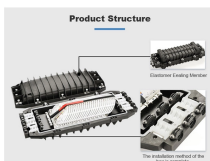

Indoor 4-Port Metal Fiber Optic Wall Mount Terminal Box - Black PP-F1512-BK Add to cart Quick view Indoor 16-Port Metal Fiber Optic Wall Mount Terminal Box - Black PP-F1520-BK Add to cart Quick ...