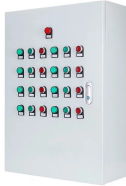

The 2 ports fiber optic junction box allows max 12 cores splicing and 1x8 splitting, Widely used in residential, business buildings for cable distribution.