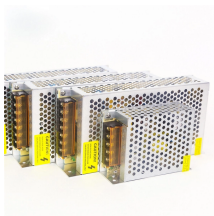

## Fiber optic adapter SCAPC

Easily Transition Fiber Cables for Bulkheads - Our fiber connector adapter kit allows you to quickly change Fiber optic Cable Genders into your fiber patch panel or OTDR.

Site Proven Performance - Our SCAPC Fiber Connector 30 Packs are ideal for any Single-mode, simplex or duplex Fiber Optic Cable Extension Pre Tested - Our SCAPC Fiber Connector meets all ...

Connecting your APC polish type SC simplex cables is quick and simple with this snap-in fiber optic adapter. The SC simplex fiber optic adapters are made for our plastic fiber distribution units loaded ...

□Wide Application□Compatible with Visual Fault Locator, Optical Power Meter, Fiber Optic Instrument test interface conversion.  
□Standards□The Singlemode Fiber Adapter complies with IEC 61754-4, ...

This SC Adapter offers a quick and easy solution to extend an existing piece of fiber optic cabling and is built with high-grade casing materials for longevity.

Angled Fiber Adapter Panel, 12-Fiber, 12) SC/APC SMP, Zircon Sleeves, Green.

SC/APC fiber optic adapter with shutter for secure and clean optical connections. Built-in shutter protects against dust and laser exposure, ideal for FTTH, telecom, and data center networks.