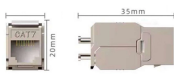

## Fiber optic adapter SCAPC

Easily Transition Fiber Cables for Bulkheads - Our fiber connector adapter kit allows you to quickly change Fiber optic Cable Genders into your fiber patch panel or OTDR.

Site Proven Performance - Our SCAPC Fiber Connector 30 Packs are ideal for any Single-mode, simplex or duplex Fiber Optic Cable Extension Pre Tested - Our SCAPC Fiber Connector meets all ...