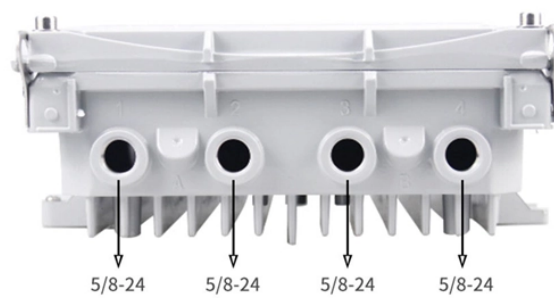

Fiber optic box FC interface

Fiber optic box FC interface

High-precision Fiber Optic Connectors and Zirconia Ceramic Ferrules for superior network termination. Shop widely used types (SC, LC, FC, ST) and termination kits suitable for Single-mode and Multi ...

The fiber optic terminal box is designed for FTTx applications, accommodating at least 4-16 users. It provides ample space for splicing, splitting, storage, and cable management. Suitable for both indoor ...

Buy the HAILE 8 Optical Fiber Termination Box P1-8-FC for secure, efficient fiber optic cable management. Features 8 FC ports, pigtail splice capability, and durable design. Ideal for telecom, ...

The FC connector is a fiber-optic connector with a threaded body, which was designed for use in high-vibration environments. It is commonly used with both single-mode optical fiber and polarization ...

6-Core FTTH Fiber Distribution Termination Box with 6 SC Adapters, IP65 Waterproof, Wall-Mount Enclosure for Residential/Commercial Fiber Optic Splicing & Management (with 6 SC Adapter)

	<p>First developed by Hitachi in Japan, the FC connectors is a standardized fiber optic connector typically used in single mode fiber optic transmission systems.</p>
	<p>Discover the comprehensive guide on fiber connector types including LC, SC, ST, FC, MTP/MPO, and more. Learn about optical fiber termination types, fiber optic cable connectors, and ...</p>
	<p>Discover the common fiber connector types. Learn the differences, uses, and best practices for SC, LC, ST, FC, MPO/MTP connectors.</p>
	<p>Compare LC, SC, FC & ST fiber-optic connectors — size, coupling, and ideal use cases — to help you choose the best fit for your network setup.</p>
	<p>The FC Connector offers a durable, threaded design for secure fiber optic connections. It is cost-effective and supports high-speed data transmission. Learn more.</p>