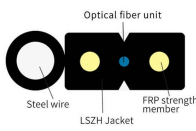

This is an update on a post we made a few years ago for a 144 count fiber color identification chart. Since then we have noticed thousands of searches from people looking for fiber optic color codes for ...