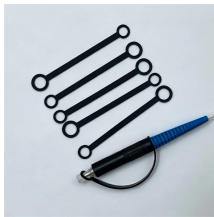

## Fiber optic cable splice 15mm

## Fiber optic cable splice 15mm

Fusion Splicer AI-9, Fiber Splicer Kit with Upgraded 5" Touch Screen 6-Motor Core Alignment, 5s Fast Splice Fiber Optic Splicing Machine for FTTH SM/MM Cable Installation

Specialized Products offers fusion splicers, fiber splice sleeves and fiber cable splicing accessories required for all your fiber optic splicing needs.

OCC offers user friendly rack-mount splice kits for all applications. All OCC splice kits are injection-molded and have hinged, clear plastic covers for fiber visibility and maximum protection.