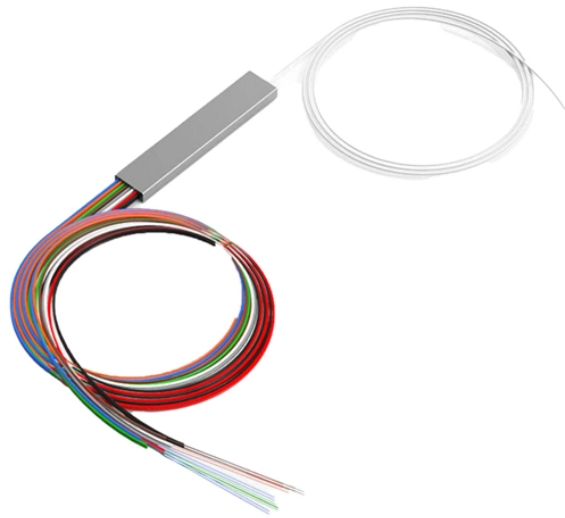

Fiber optic cable splicing box

Fiber optic cable splicing box

These aluminum enclosures are designed for high-density splice storage, with emphasis on proper fiber management and versatility of cable port seals and cable tie-down features. FSB enclosures can be ...

Fiberlink provides fiber optic splice box products for FTTH solution, including fiber terminal box, fiber splice enclosure, optical distribution box.

Explore reliable optical fiber splice closures for network deployment. Our closures prioritize reliability, installability, and flexibility.

Fiber splice enclosure box is used for aerial, strand-mount FTTH "tap" locations where drop cables are spliced to distribution cables. There are mainly two types of fiber optic cable joint box available in ...

Aerial & Direct Burial Fiber Optic Cable Enclosure with Fiber Splice Tray for Splicing with Fusion splicer | Fiber Enclosure Splice Box with Fusion Splice Sleeves 60mm (Mini Mechanical 48 Strand)

Designed without adapter slots, this enclosure provides a high-reliability, low-loss solution for environments where permanent fusion splicing is preferred over plug-and-play connections. It ...