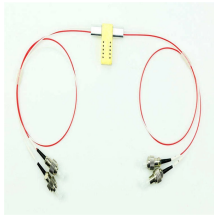

Fiber optic cable splicing box

Fiber optic cable splicing box

These aluminum enclosures are designed for high-density splice storage, with emphasis on proper fiber management and versatility of cable port seals and cable tie-down features. FSB enclosures can be ...

Fiber splice enclosure box is used for aerial, strand-mount FTTH "tap" locations where drop cables are spliced to distribution cables. There are mainly two types of fiber optic cable joint box available in ...