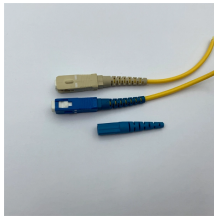

# **Fiber optic cold-splitter drop cable connector**

## Fiber optic cold-splitter drop cable connector

Bend insensitive fiber reduces macrobending attenuation when routing the drops in tight environments and the SC angled connector guarantees the high performance return loss required of video signals.

At two-thirds the size, this patented connector saves space and is ideal on poles and handholes. It fits into tight locations and allows technicians to make smaller holes when passing drops and conduit ...