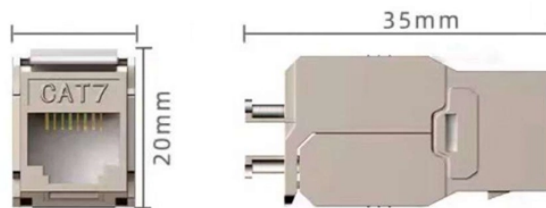

Fiber optic connectivity testing device

Fiber optic connectivity testing device

Shop fiber optic test and installation equipment, including OTDRs, OLTS certifiers, fusion splicers, and fiber cable assemblies for professional network work.

The device tests fiber activity, polarity, and connectivity without requiring setup or interpretation. It runs on two AAA batteries and automatically powers off after five minutes to ...

Fiber optic connector inspection probes are fully automated tools that use light pulses to assess the connectivity and continuity of fiber optic end faces and bulkheads.