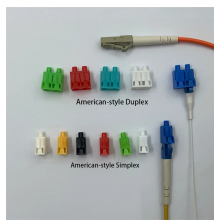

Fiber optic flange connector SC single-mode dual-fiber

Fiber optic flange connector SC single-mode dual-fiber

Upgrade your fiber optic connections with our SC Fiber Adapter. Efficient and reliable network performance with the flange design. Upgrade with HOLIGHT today!

Adapter SC/APC Duplex Single Mode OS2 Fiber Optic with Flange. The SC is a snap-in connector which also features a 2.5mm ferrule much like the ST connector and is known for its excellent ...

High-precision Fiber Optic Connectors and Zirconia Ceramic Ferrules for superior network termination. Shop widely used types (SC, LC, FC, ST) and termination kits suitable for Single-mode and Multi ...

With high-precision components and tool-less design, the adapters allow two devices to communicate from a distance through a direct connection with the fiber optic line.

With high-precision components and tool-less design, the adapters allow two ...

The FOA-975 is a high-quality fiber optic coupler in a SC footprint which allows for use in a variety of panel layout configurations, and features a mounting flange for permanent installations.

Each SC Duplex fiber optic adapter can support two optical ports. It consists of Zirconia ceramic alignment sleeve that can provide precise alignment with the SC fiber optic connector connected to ...