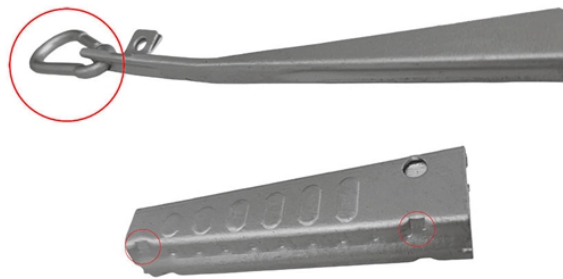

Fiber optic module with switch

Fiber optic module with switch

Shop DigiKey's large in-stock selection of Fiber Optic Switches, Multiplexers, Demultiplexers. View inventory, pricing and order now for same day shipping!

Discover the top 11 fiber optic switch modules for 2026 networking that can elevate your infrastructure—continue reading to find the perfect fit for your needs.

MCSEAAF1LFS00 - fiber optic adaptor, Modicon Networking, SFP module, for Ethernet switch, 100 BASE-SX, single mode.

Managed and unmanaged Layer 2 and Layer 3 fiber optic Ethernet switches. With 10G SFP+ fiber optic transceiver modules, they meet your highest bandwidth demand.

With AXIS D8308 Fiber Aggregation Switch you can connect multiple Axis devices using fiber midspans over long distances. It also enables easy expansion by simply adding more fiber or network switches.

Sercalo Microtechnology's SC type co-axial 1xN and 2xN fiber optic switches are based on a design where a single MEMS mirror redirects light from a common fiber to one of N ports. The miniature ...

We produce a wide range of turn-key fiberoptic switch systems that integrate fiber components with electronics, firmware, with all computer/internet interface formats having user-friendly graphics ...