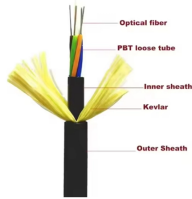

Fiber optic module with switch

Fiber optic module with switch

Shop DigiKey's large in-stock selection of Fiber Optic Switches, Multiplexers, Demultiplexers. View inventory, pricing and order now for same day shipping!

Managed and unmanaged Layer 2 and Layer 3 fiber optic Ethernet switches. With 10G SFP+ fiber optic transceiver modules, they meet your highest bandwidth demand.

With AXIS D8308 Fiber Aggregation Switch you can connect multiple Axis devices using fiber midspans over long distances. It also enables easy expansion by simply adding more fiber or network switches.

Sercalo Microtechnology's SC type co-axial 1xN and 2xN fiber optic switches are based on a design where a single MEMS mirror redirects light from a common fiber to one of N ports. The miniature ...

We produce a wide range of turn-key fiberoptic switch systems that integrate fiber components with electronics, firmware, with all computer/internet interface formats having user-friendly graphics ...