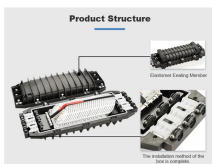

Leviton fiber optic patch cords meet or exceed industry standards to make sure you get the performance you expect. They are available in multimode (OM1, OM3, OM4, OM5) and single-mode (OS2) fiber ...