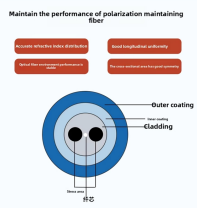

## Fiber optic patch cords single-mode multi-mode single-core dual-co

Learn about fiber patch cables, their types (single-mode vs multimode), connectors (LC, MPO, MDC/CS), and use cases in data centers. Includes FAQs.

This post provides a introduction to fiber optic patch cord types, and several popular Gcabling optical patch cables.

Find out how to choose between single mode patch cord, lc lc single mode, sc lc single mode, and duplex OM3 multimode fiber for reliable network connections.

Discover the complete guide to fiber patch cord types, including single-mode and multimode, LC/SC/MPO connectors, and ruggedized cables for FTTH, FTTA, and data centers. ...

Learn about fiber optic patch cables, their types, construction, applications, and how to choose the right one for your network needs.

PPC offers a selection of single-mode and multi-mode fiber patch cords. Each patch cord is 100% hand-tested and guaranteed with individual labeling. They exceed fiber optic industry standards and are ...