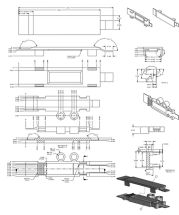

Discover the complete guide to fiber patch cord types, including single-mode and multimode, LC/SC/MPO connectors, and ruggedized cables for FTTH, FTTA, and data centers. ...

Learn about fiber optic patch cables, their types, construction, applications, and how to choose the right one for your network needs.