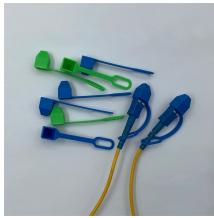

Fiber optic patch panels all include pigtails

Fiber optic patch panels all include pigtailed

LC-OM3 12 Duplex 24 Port Fiber Enclosure Box - 1 RU Rack Mount Multimode LC-UPC Kit for 19" Racks - Includes Splice Trays, OM3 Pigtailed Fiber Optic Cables, and LGX Loaded Patch Panel

Choosing the right fiber assemblies for a data center, campus, or enterprise closet matters more than most people realize. The difference between patch cords, trunk cables, and pigtailed is not just ...

Browse technical details and product comparisons for fiber patch cord accessories—adapters, loopbacks, attenuators, and patch panels. Ideal for installers, data centers, ...

Learn how to pick the right fiber optic patch cord or pigtail. Avoid installation errors. Based on 12+ years of field experience. Step-by-step guide with real examples.

We offer pre-configured 1RU and 2RU patch panels that come with loaded adapters, paired with pigtails and splice sleeves. Our 1U patch panel kits include pigtails ranging from 6 to 36 ports, supporting ...