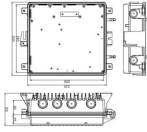

Online shop offering 10mW Visual Fault Locator for fiber optic cable testing, with same-day shipping and discounts.

The 2.5mm universal connector of the detector is compatibly designed for ST, SC, FC interferes both in circle and square shape of different fiber optic cables. Test for both single-mode and multi-mode cables.

Fiber Visual Fault Locator with FC/LC Adapter Kit, VFL Include Single Mode 9/125um FC Male to LC Female Connector, Red Light Pen for CATV Telecommunications Engineering Maintenance

Buy VFL Visual Fault Locator Kit 50mw, Fiber Optic Cable Tester Tool Kit, Fiber Red Light Pen Tester with 2.5mm Universal Connector 2pcs FC-LC Adapter & 1pc LC, SC, FC Coupler & 3 1.5m Patch Cords ...