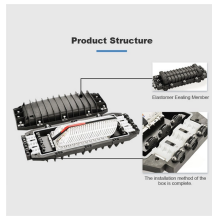

GDR Telecom Site Energy Systems

Fiber optic reels typically have multiple core cables for connection

Fiber optic reels typically have multiple core cables for connection

The number of optical cores in an optical fiber is the total number of equipment interfaces multiplied by 2, plus 10% to 20% of the spare quantity, and if the communication mode of the ...

Fiber optic cable reels come in a variety of designs, each suited to different types of cables and applications. The most common types include wooden reels, steel reels, plastic reels, ...

This comprehensive guide explores these cables, how they work and what they are used for, as well as the different types that are available.

Multimode connectors are usually installed in the field on the cables after pulling, while singlemode connectors are usually installed by splicing a factory-made "pigtail" onto the fiber.

The real difference between the two is how they transmit light: singlemode fiber cables allow only one ray of light to be transmitted, while multimode fiber cables have several strands in a larger core that ...

Use it for pre-terminated assemblies. The reel's core accommodates cable lengths. It works with G.657.A1 compliant fibers. It supports various jacket diameters. What Makes Our Cable Reel So ...

This comprehensive guide explores these cables, how they work and what they are used for, as well as the different types that are available.