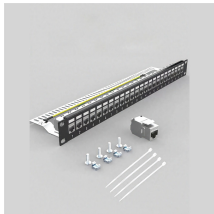

Fiber optic splice box fiber splicing and coiling

Fiber optic splice box fiber splicing and coiling

Learn how to perform mechanical fiber cable splicing inside fiber enclosures using fiber splice trays. This step-by-step guide covers fiber preparation, alignment, splicing, protection, and ...

In this guide, we cover the basics of fiber optic splicing, how to perform splicing using two different methods, and finally some best practices to perform good fiber splicing.

The ribbon splice configuration utilizes the base of the enclosure as the splice tray; maximizing technician access to the splicing area and providing the full enclosure footprint for ribbon routing and ...

The FIMP-M splice box, compactly sized at 115 x 61 x 113 mm, offers a versatile and efficient solution for fiber optic connectivity. This splice box is equipped to accommodate a range of couplings, providing ...