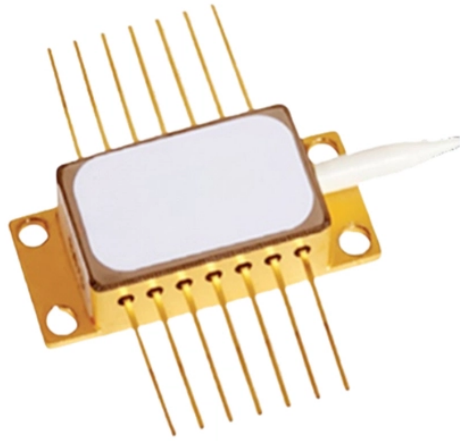

Fiber optic splice box fiber splicing and coiling

Fiber optic splice box fiber splicing and coiling

Learn how to perform mechanical fiber cable splicing inside fiber enclosures using fiber splice trays. This step-by-step guide covers fiber preparation, alignment, splicing, protection, and ...

In this guide, we cover the basics of fiber optic splicing, how to perform splicing using two different methods, and finally some best practices to perform good fiber splicing.

The ribbon splice configuration utilizes the base of the enclosure as the splice tray; maximizing technician access to the splicing area and providing the full enclosure footprint for ribbon routing and ...

The FIMP-M splice box, compactly sized at 115 x 61 x 113 mm, offers a versatile and efficient solution for fiber optic connectivity. This splice box is equipped to accommodate a range of couplings, providing ...